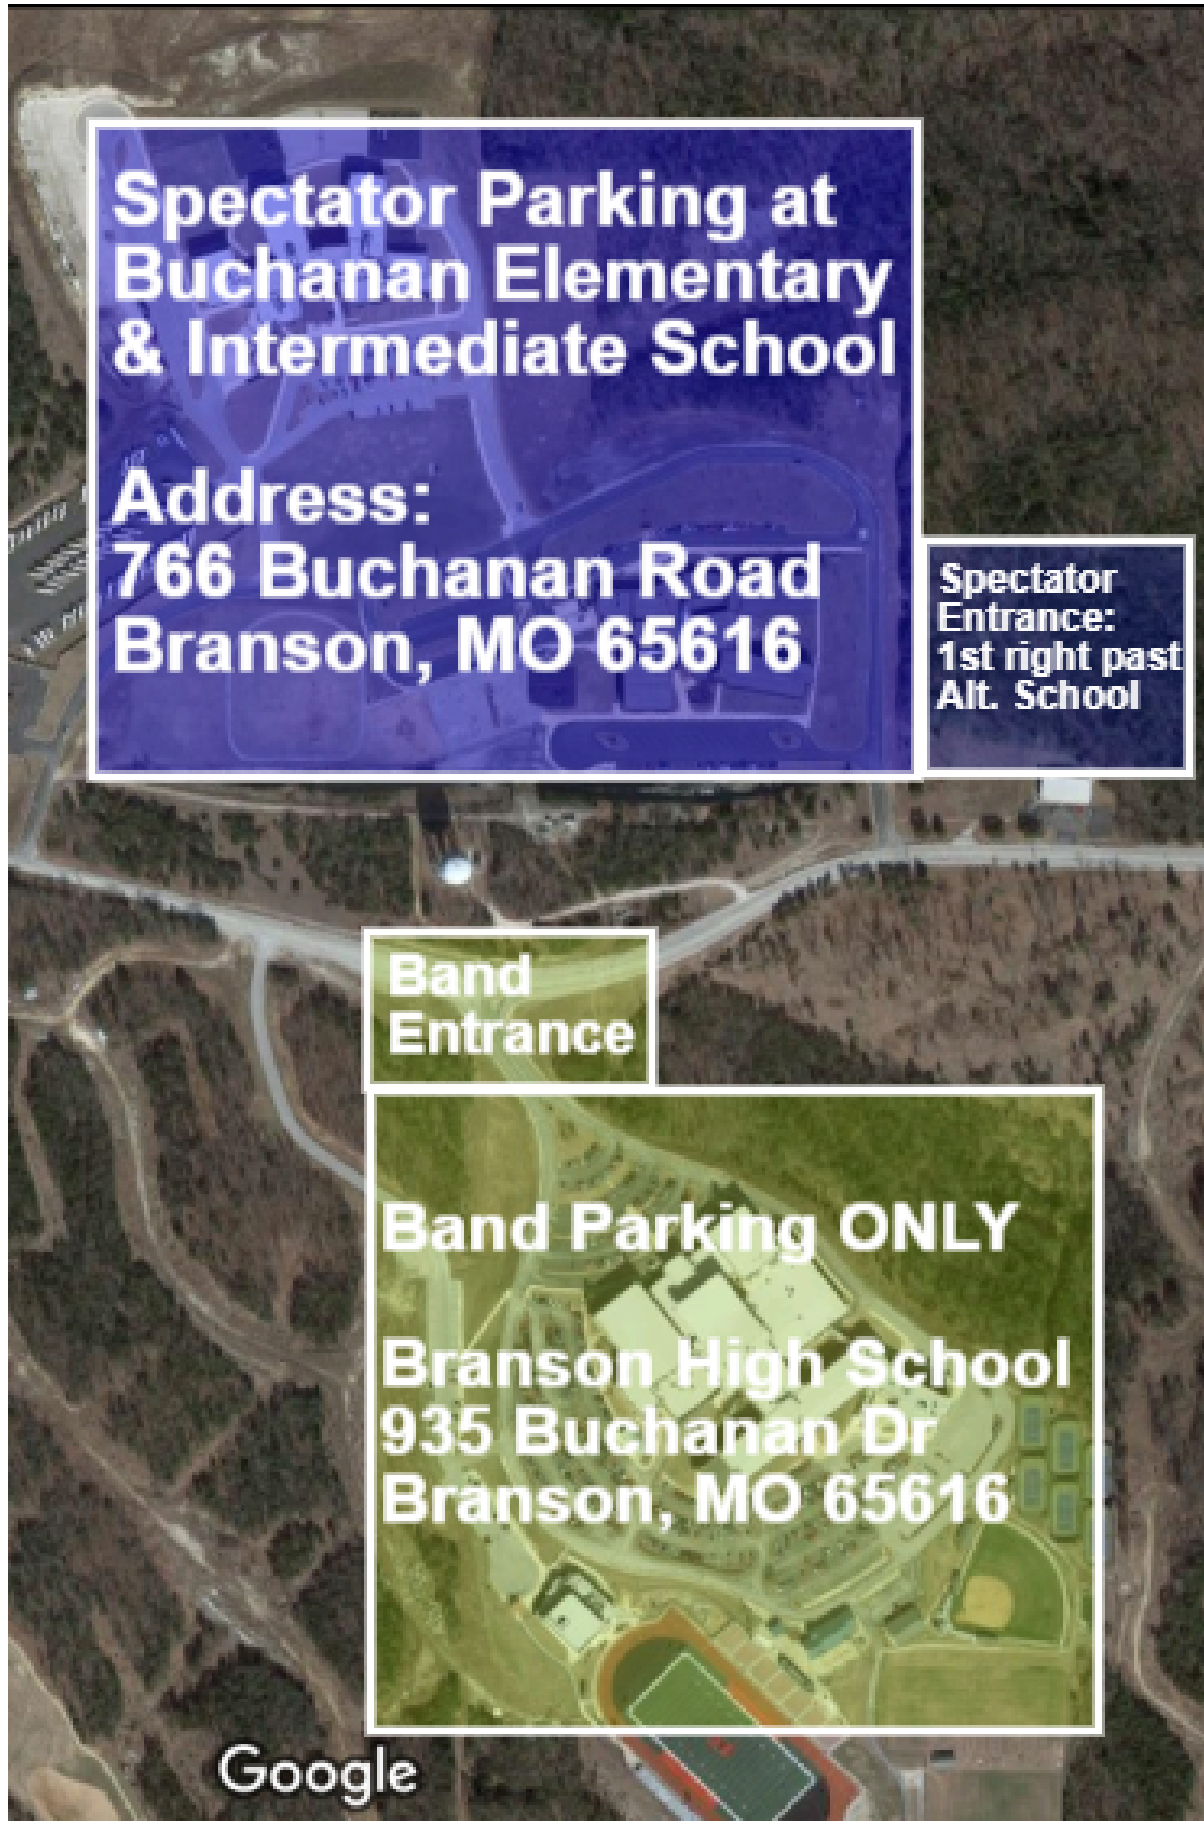

Branson Marching Invitational - Spectator Map

**Spectator Parking at
Buchanan Elementary
& Intermediate School**

**Address:
766 Buchanan Road
Branson, MO 65616**

**Spectator
Entrance:
1st right past
Alt. School**

**Band
Entrance**

Band Parking ONLY

**Branson High School
935 Buchanan Dr
Branson, MO 65616**

Google