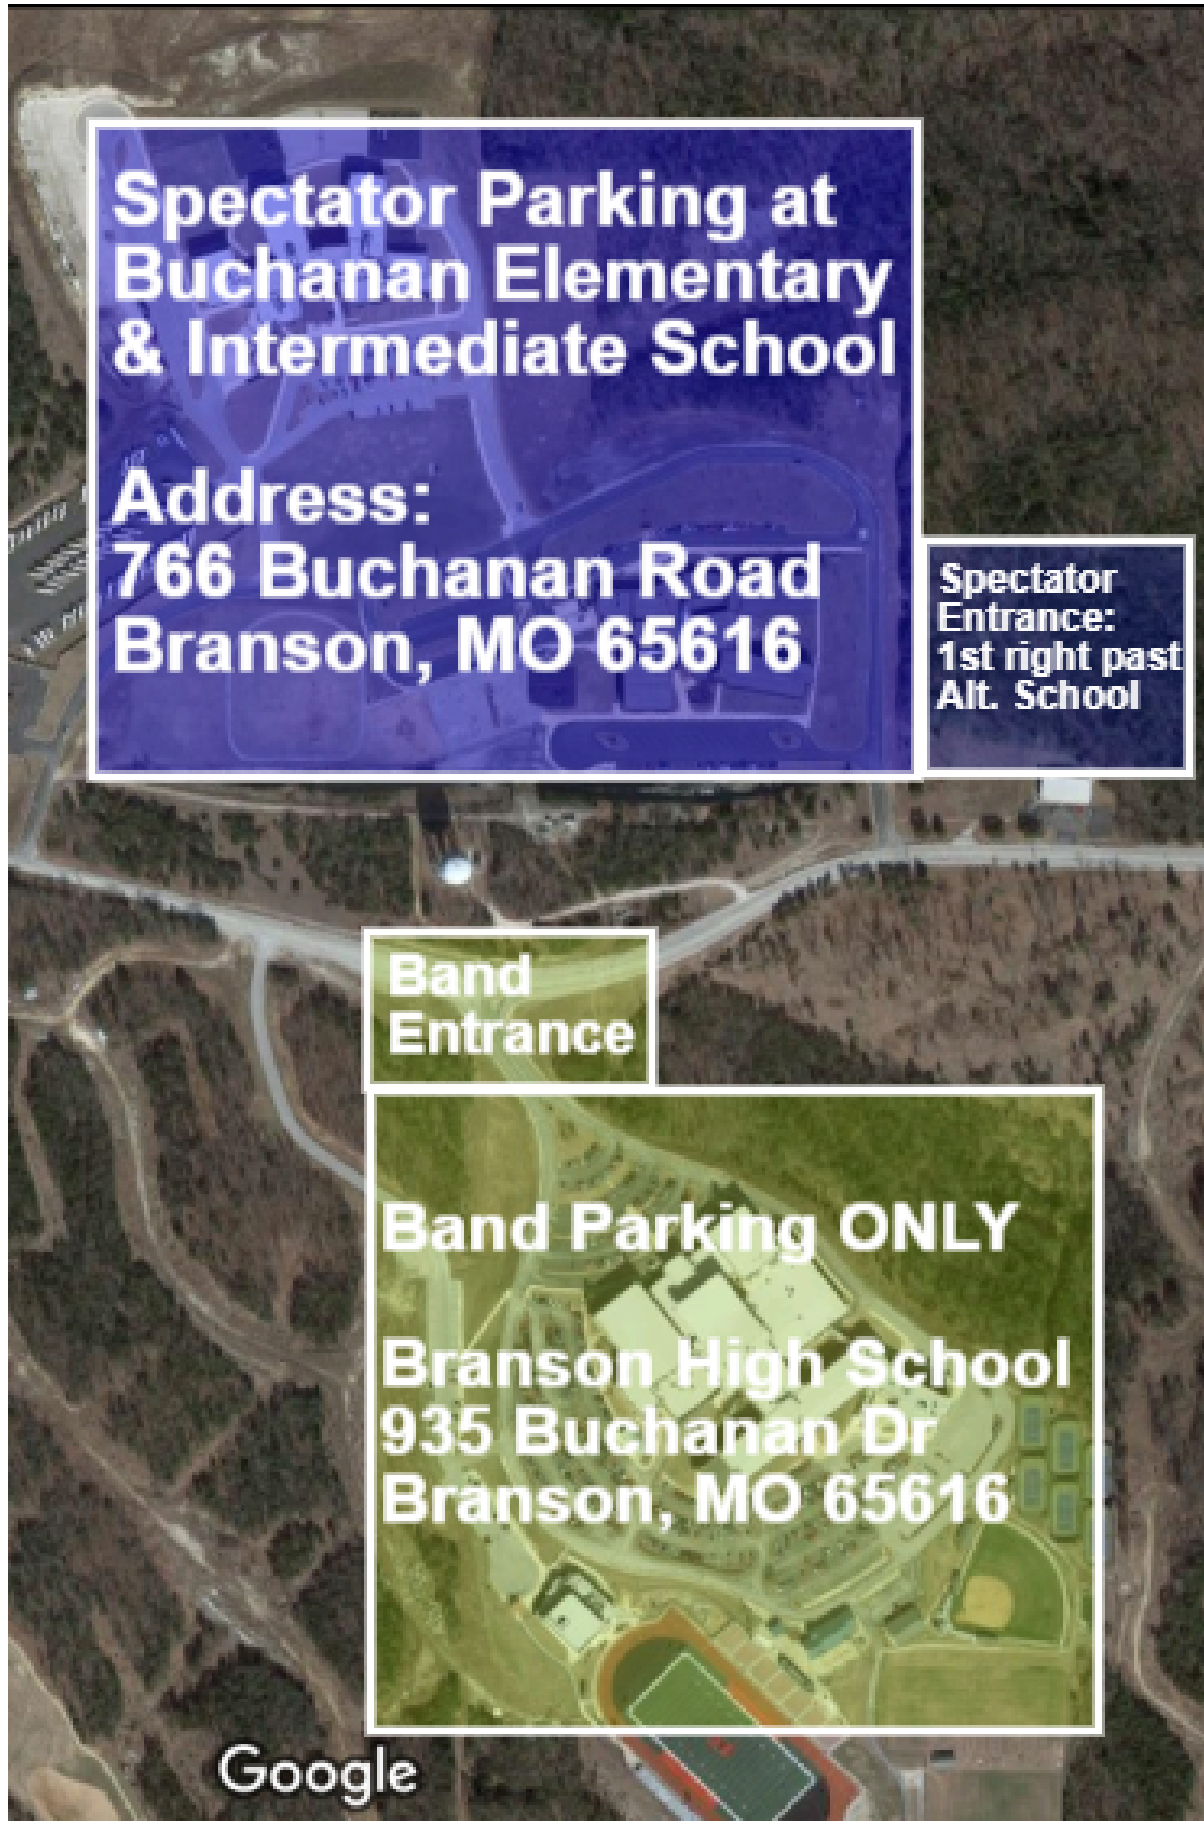

Branson Marching Invitational - Parking Maps

Branson Marching Invitational - High School Full Map

Stadium Entrance and Exit: Please see the “General Information” section of the packet

North Lot

West Lot

Southwest Lot

S-SW Lot

South Lot

Southeast Lot